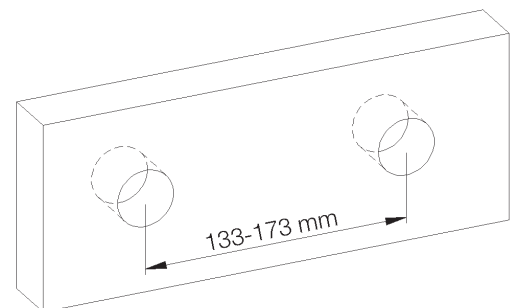

Set wall-mounted shower mixer with flexible, handshower, support and shower arm with anti-limescale rainshower head Ø 200mm

**Picture**

**Product details**

Flow at 3 bar :            Restricted 15 l/min

Internal mechanism : Ceramic valve 1/4 turn

Diverter :                    Ceramic

**Technical drawing**

RA1.V01